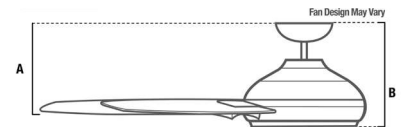

WhisperWind[®] Motor

Damp Rated

Wall Control

Summer Winter

Retail Box

Fan Dimensions in Inches

Low Profile:
2 in downrod included
A: 7.56
B: 12.07

Standard:
2 in downrod included
A: 8.56
B: 13.07

Angled:
38in downrod not included
A: 41.56
B: 46.07

3" downrod included (3/4" dia.)

SKU	Size	UPC 049694	Housing Finish	Blades		Lighting Kit	Lightbulbs			Motor		Energy Information	
				Qty	Material		Qty	Base	Max. Watts	Type	Reversible	CFM High	Energy Use
50259	132cm / 52"	502599	Matte Silver / Plata Mate	3	Plastic / Plástico	No	-	-	-	AC	Yes / Sí	5256	48W
50257		502575	Fresh White / Blanco Fresco										
50258		502582	New Bronze / Bronce Nuevo										
SKU	Tamaño	UPC 049694	Acabado	Cant.	Material	Juego de Iluminación	Cant.	Base	Watt Max.	Tipo	Reversible	Flujo de Aire	Uso Energético
				Aspas		Focos			Motor		Información Energética		