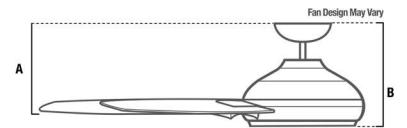

Retail Box

Intertek

Fan Dimensions in Inches

Low Profile:
3 in downrod included
A: 8.69
B: 10.85

Standard:
5 in downrod included
A: 10.69
B: 12.85

Angled:
36in downrod not included
A: 43.85
B: 41.69

5" and 3" downrods included (3/4" dia.)