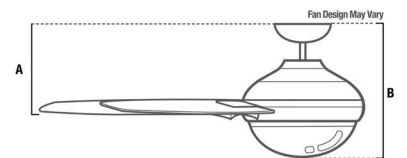

Remote Control

Summer Winter

Retail Box

Intertek

Fan Dimensions in Inches

Low Profile:
2 in downrod included
A: 7.56
B: 12.07

Standard:
2 in downrod included
A: 8.56
B: 13.07

Angled:
36in downrod not included
A: 41.56
B: 46.07

2" downrod included (3/4" dia.)

SKU	Size	UPC 049694	Housing Finish
59013	132cm / 52"	590138	Brushed Nickel / Níquel Cepillado
SKU	Tamaño	UPC 049694	Acabado

Blades	
Qty	Material
5	Composite / Compuesto
Cant.	Material
Aspas	