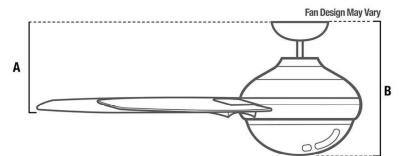

Indoor

Flexible Mounting

Remote Control

Summer Winter

Retail Box

Intertek

Fan Dimensions in Inches

Low Profile:
2 in downrod included
A: 8.92
B: 13.31

Standard:
3 in downrod included
A: 9.92
B: 14.31

Angled:
30in downrod not included
A: 42.92
B: 47.31

3" and 2" downrods included (3/4" dia.)

SKU	Size	UPC 049694	Housing Finish	Blades		Lighting Kit	Lightbulbs			Motor		Energy Information		
				Qty	Material		Qty	Base	Max. Watts	Type	Reversible	CFM High	Energy Use	
59207	127cm / 50"	592071	Brushed Nickel / Níquel Cepillado	4	Composite / Compuesto	Yes / Sí	2 LED	Std.	6.5W	AC	Yes / Sí	3997	40W	
59349		593498	Fresh White / Blanco Fresco											
SKU	Tamaño	UPC 049694	Acabado	Cant.	Material	Juego de Iluminación	Cant.	Base	Watt Max.	Tipo	Reversible	Flujo de Aire	Uso Energético	
				Aspas				Bombillas			Motor		Información Energética	