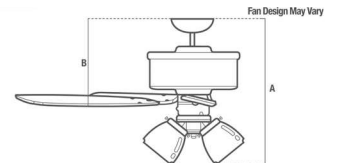

Standard:
3 in downrod included
A: 18.77
B: 11.66

Angled:
36in downrod not included
A: 51.77
B: 44.66

3" and 2" downrods included (3/4" dia.)

SKU	Size	UPC 049694	Housing Finish	Blades		Lighting Kit	Lightbulbs			Motor		Energy Information		
				Qty	Material		Qty	Base	Max. Watts	Type	Reversible	CFM High	Energy Use	
53316	132cm / 52"	533166	Fresh White / Blanco Fresco	5	Composite / Compuesto	Yes / Sí	3 LED	Std.	9W	AC	Yes / Sí	4424	38W	
53317		533173	Premier Bronze / Bronce Premier											
53318		533180	Brushed Nickel / Níquel Cepillado											
SKU	Tamaño	UPC 049694	Acabado	Cant.	Material	Juego de Iluminación	Cant.	Base	Watt Max.	Tipo	Reversible	Flujo de Aire	Uso Energético	
				Aspas				Focos			Motor		Información Energética